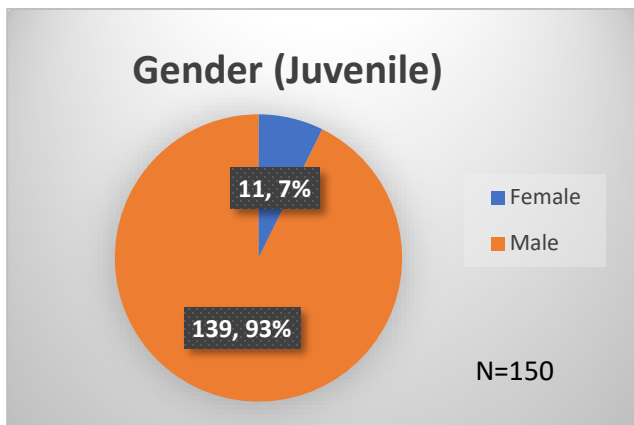

Daily Data Dashboard – January 11, 2024

Demographics for JTDC Population

Thursday Morning Midnight Count

Total # of probation Involved youth¹: 1,326

¹ Probation Active: Any youth who is pending sentencing with an active social history, has been formally placed on probation or supervision with Cook County Juvenile Probation on the date of the report.

*Age, Gender and Race for Criminal Court population (N=1) is not represented in this report.

Daily Data Dashboard – January 11, 2024
Demographics for JTDC Population
Thursday Morning Midnight Count