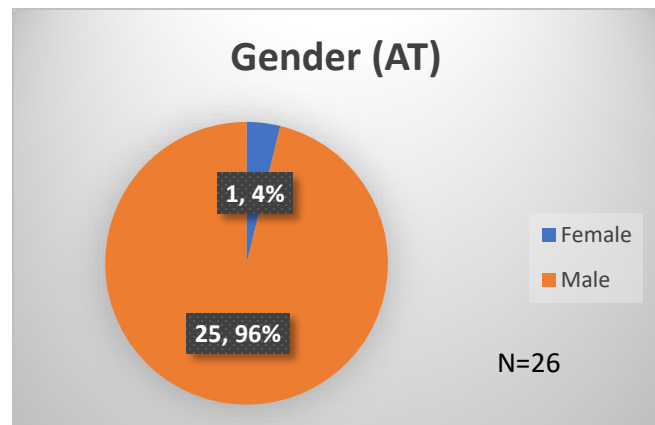

Daily Data Dashboard – January 11, 2024

Demographics for JTDC Population

Thursday Morning Midnight Count

Total # of probation Involved youth¹: 1,326

¹ Probation Active: Any youth who is pending sentencing with an active social history, has been formally placed on probation or supervision with Cook County Juvenile Probation on the date of the report.

*Age, Gender and Race for Criminal Court population (N=1) is not represented in this report.

Daily Data Dashboard – January 11, 2024
Demographics for JTDC Population
Thursday Morning Midnight Count