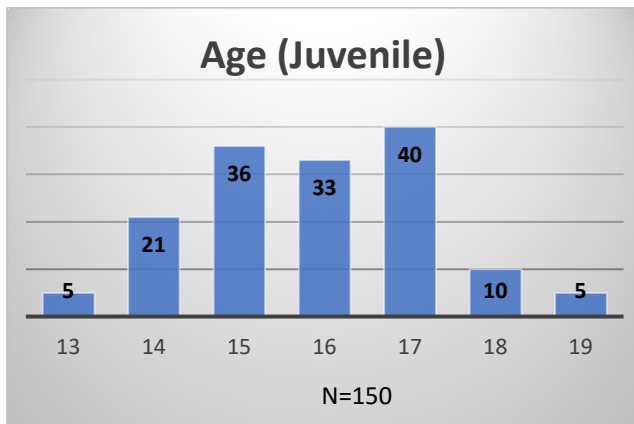

Daily Data Dashboard – January 11, 2024

Demographics for JTDC Population

Thursday Morning Midnight Count

Total # of probation Involved youth¹: 1,326

¹ Probation Active: Any youth who is pending sentencing with an active social history, has been formally placed on probation or supervision with Cook County Juvenile Probation on the date of the report.

*Age, Gender and Race for Criminal Court population (N=1) is not represented in this report.

Daily Data Dashboard – January 11, 2024
Demographics for JTDC Population
Thursday Morning Midnight Count