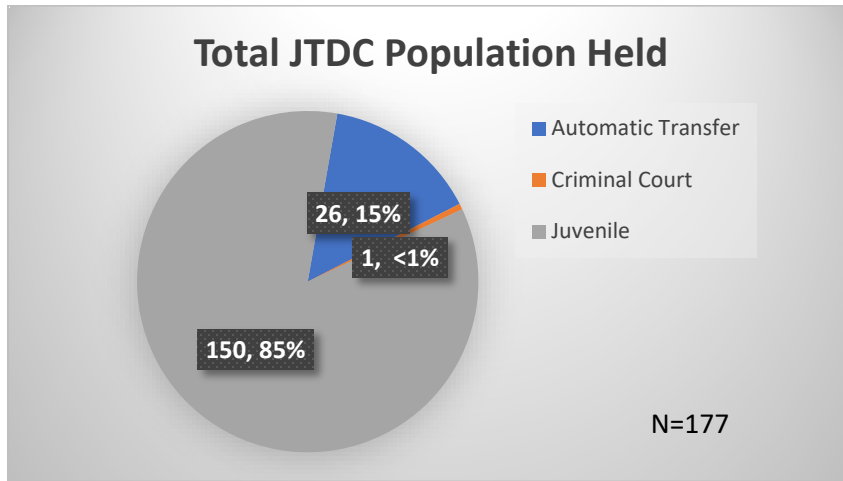

Daily Data Dashboard – January 11, 2024

Demographics for JTDC Population

Thursday Morning Midnight Count

Total # of probation Involved youth¹: 1,326

¹ Probation Active: Any youth who is pending sentencing with an active social history, has been formally placed on probation or supervision with Cook County Juvenile Probation on the date of the report.

*Age, Gender and Race for Criminal Court population (N=1) is not represented in this report.

Daily Data Dashboard – January 11, 2024
Demographics for JTDC Population
Thursday Morning Midnight Count