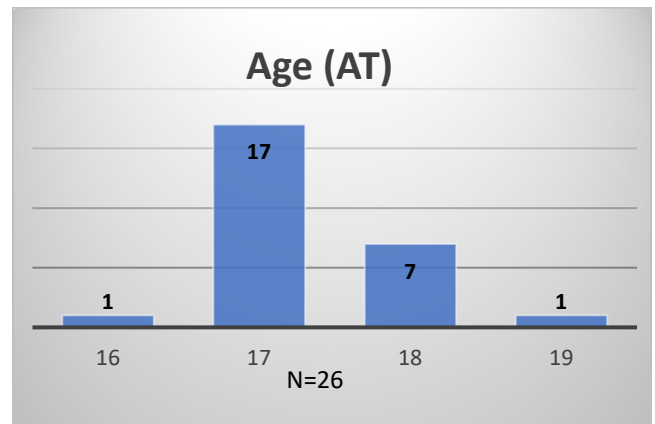

Daily Data Dashboard – January 11, 2024

Demographics for JTDC Population

Thursday Morning Midnight Count

Total # of probation Involved youth¹: 1,326

¹ Probation Active: Any youth who is pending sentencing with an active social history, has been formally placed on probation or supervision with Cook County Juvenile Probation on the date of the report.

*Age, Gender and Race for Criminal Court population (N=1) is not represented in this report.

Daily Data Dashboard – January 11, 2024
Demographics for JTDC Population
Thursday Morning Midnight Count